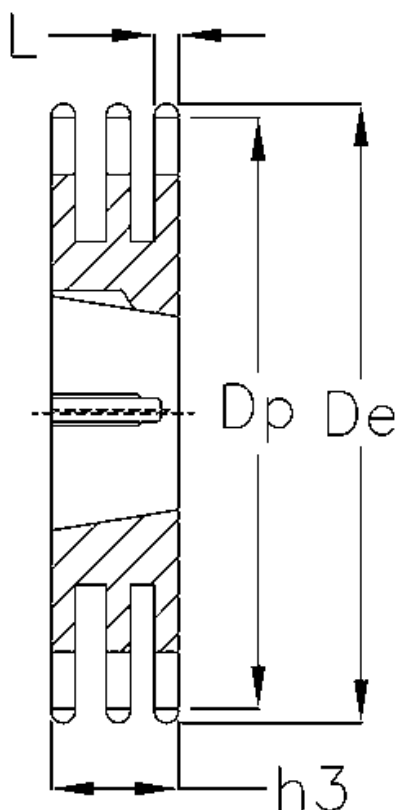

Article number: 616033006023

Description: Taperbored sprocket 10 B-3 Z=23 triplex
for bushing 2012

Measures

Bush = 2012
C = 1.6
Chain = -
Chain size = 5/8" x 3/8"
De = 123.4
Dp = 116.58
H = 42.1
h3 = 42.1

Material = Stål
Number of teeth = 23